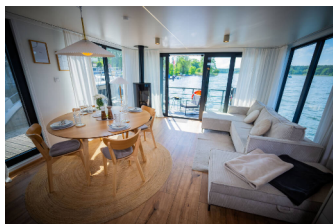

WOMA D13

Pina (2021)

Duschik Und Rost Hausboot GbR • Marina Röblinsee, Röblinsee 37 • D-16798 Fürstenberg • Germany

Phone: +49 (0) 371 33760690

E-mail: kontakt@bootado.com

Web: www.bootado.com

COMFORT: Sundeck chairs

DECK: Bathing platform, Bimini top, Deck brush, Deck lights, Outboard engine, Plastic bucket, Sun deck, Swimming ladder

ENTERTAINMENT: CD player, Radio, TV, Wi-Fi Internet

GALLEY: Bin bag, Broom and dustpan, Coffee machine, Dishtowel, Dishwasher, Freezer, Hot water, Kitchen towel, Kitchen utensils (Galley equipment, cutlery), Oven, Refrigerator, Stove, Toaster

INTERIOR: Electric toilet, Fireplace, Hair dryer, Inside shower, Soap, Toilet brush, Toilet paper, Vacuum cleaner

NAVIGATION: Bow thruster, Stern thruster

SAFETY: Black Water Tank

YACHT ELECTRICS: Air Conditioning, Heating, Solar panels

Base	Röblinsee Marina, Germany
Houseboat ID	5
Brands	Woma
Boat Name	Pina
Production Year	2021
Length	13.70 M
Cabins	2
Berths	6
WC	1