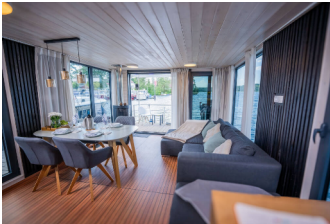

WOMA D13

RedWine (2022)

Duschik Und Rost Hausboot GbR • Marina Röblinsee, Röblinsee 37 • D-16798 Fürstenberg • Germany

Phone: +49 (0) 157 806 018 51

E-mail: kontakt@bootado.com

Web: www.bootado.com

COMFORT: Sundeck chairs

DECK: Bathing platform, Bimini top, Deck brush, Deck lights, Outboard engine, Plastic bucket, Sun deck, Swimming ladder

ENTERTAINMENT: CD player, Radio, TV, Wi-Fi Internet

GALLEY: Bin bag, Broom and dustpan, Coffee machine, Dishtowel, Dishwasher, Freezer, Hot water, Kitchen towel, Kitchen utensils (Galley equipment, cutlery), Oven, Refrigerator, Stove, Toaster

INTERIOR: Electric toilet, Fireplace, Hair dryer, Inside shower, Soap, Toilet brush, Toilet paper, Vacuum cleaner

NAVIGATION: Bow thruster, Stern thruster

SAFETY: Black Water Tank

YACHT ELECTRICS: Air Conditioning, Heating

Base	Röblinsee Marina, Germany

Houseboat ID	4

Brands	Woma

Boat Name	RedWine

Production Year	2022

Length	13.70 M

Cabins	2

Berths	6

WC	1