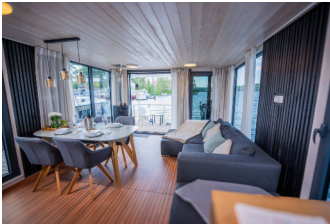

WOMA D13

RedWine (2022)

Duschik Und Rost Hausboot GbR • Marina Röblinsee, Röblinsee 37 • D-16798 Fürstenberg • Germany

Phone: +49 (0) 371 33760690

E-mail: kontakt@bootado.com

Web: www.bootado.com

Base	Röblinsee Marina, Germany
Houseboat ID	4
Brands	Woma
Boat Name	RedWine
Production Year	2022
Length	13.70 M
Cabins	2
Berths	7
WC	1

COMFORT: Sundeck chairs

DECK: Bathing platform, Bimini top, Deck brush, Deck lights, Outboard engine, Plastic bucket, Sun deck, Swimming ladder

ENTERTAINMENT: CD player, Radio, TV, Wi-Fi Internet

GALLEY: Bin bag, Broom and dustpan, Coffee machine, Dishtowel, Dishwasher, Freezer, Hot water, Kitchen towel, Kitchen utensils (Galley equipment, cutlery), Oven, Refrigerator, Stove, Toaster

INTERIOR: Electric toilet, Fireplace, Hair dryer, Inside shower, Soap, Toilet brush, Toilet paper, Vacuum cleaner

NAVIGATION: Bow thruster, Stern thruster

SAFETY: Black Water Tank

YACHT ELECTRICS: Air Conditioning, Heating, Solar panels